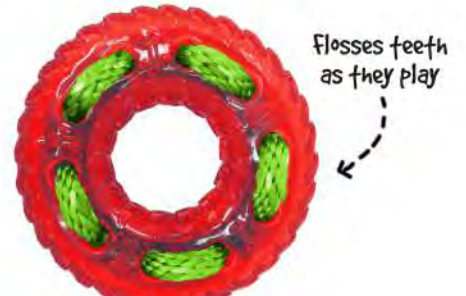

Non-toxic
TPR material

Massaging spikes for
healthy teeth & gums

Super powerful
squeaker