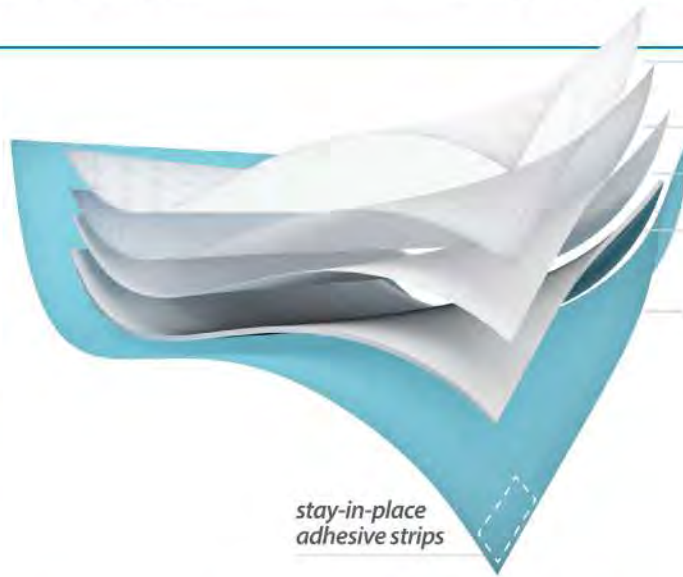

Spotty Indoor Dog Potty Pad
Item #2121 | 24/Case

Dog Potty Replacement Grass
Item #2101 | 12/Case

- Quilted top layer allows liquid to flow through quickly and dry
- Tear-resistant tissue & dog attractant
- Absorbent tissue embedded with Premium super absorbent polymer turns liquid into gel upon contact
- Tear-resistant fiber bonding layer with odor neutralizer
- Leak proof plastic liner floor protection