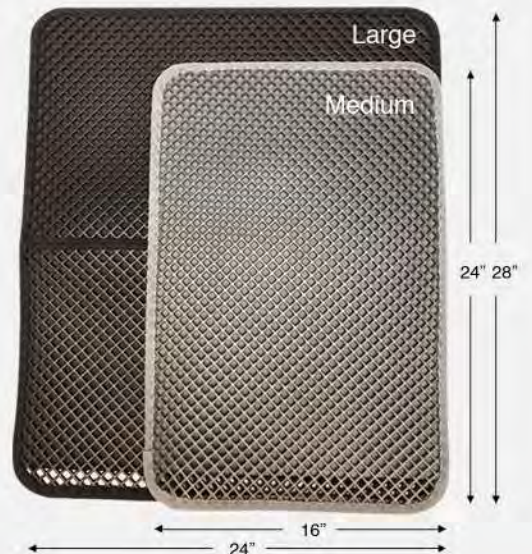

Water Repellant

The bottom layer is made of a plastic, waterproof film that repels urine and odors.

Easy Clean Up

The 2 layers are attached on both sides so you can easily pour the trapped litter back into the box for reuse. The mat can also be rinsed off to clean liquid messes.

2 Size Options Available

Item# 9060 Large Grate Litter Mat
 Dimensions: 24" h x 28" w x .47" deep
 Lightweight: 1.3 pounds

Item# 9059 Medium Grate Litter Mat
 Dimensions: 16" h x 24" w x .375" depth
 Lightweight: .75 pounds