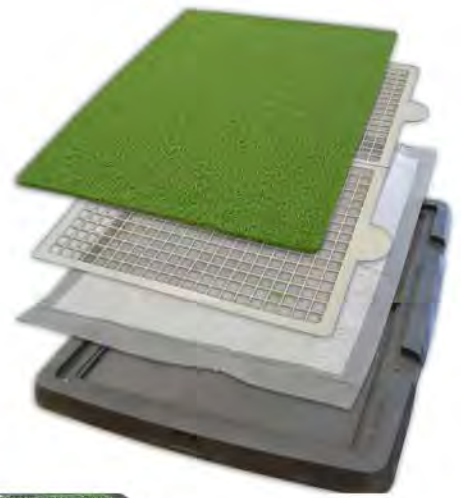

- Quilted top layer allows liquid to flow through quickly and dry
- Tear-resistant tissue & dog attractant
- Absorbent tissue embedded with Premium super absorbent polymer turns liquid into gel upon contact
- Tear-resistant fiber bonding layer with odor neutralizer
- Leak proof plastic liner floor protection

5 LAYERS PROTECTION