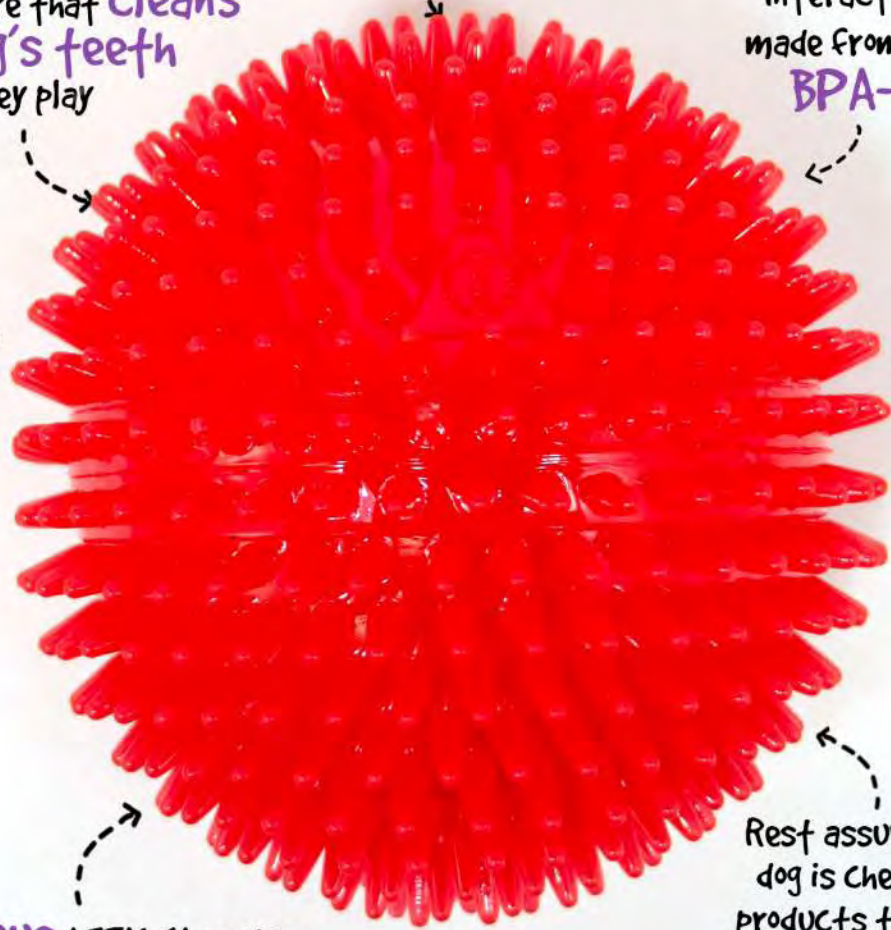

4.5" - Squeak & Light Ball
Item #10012 | 12/Case